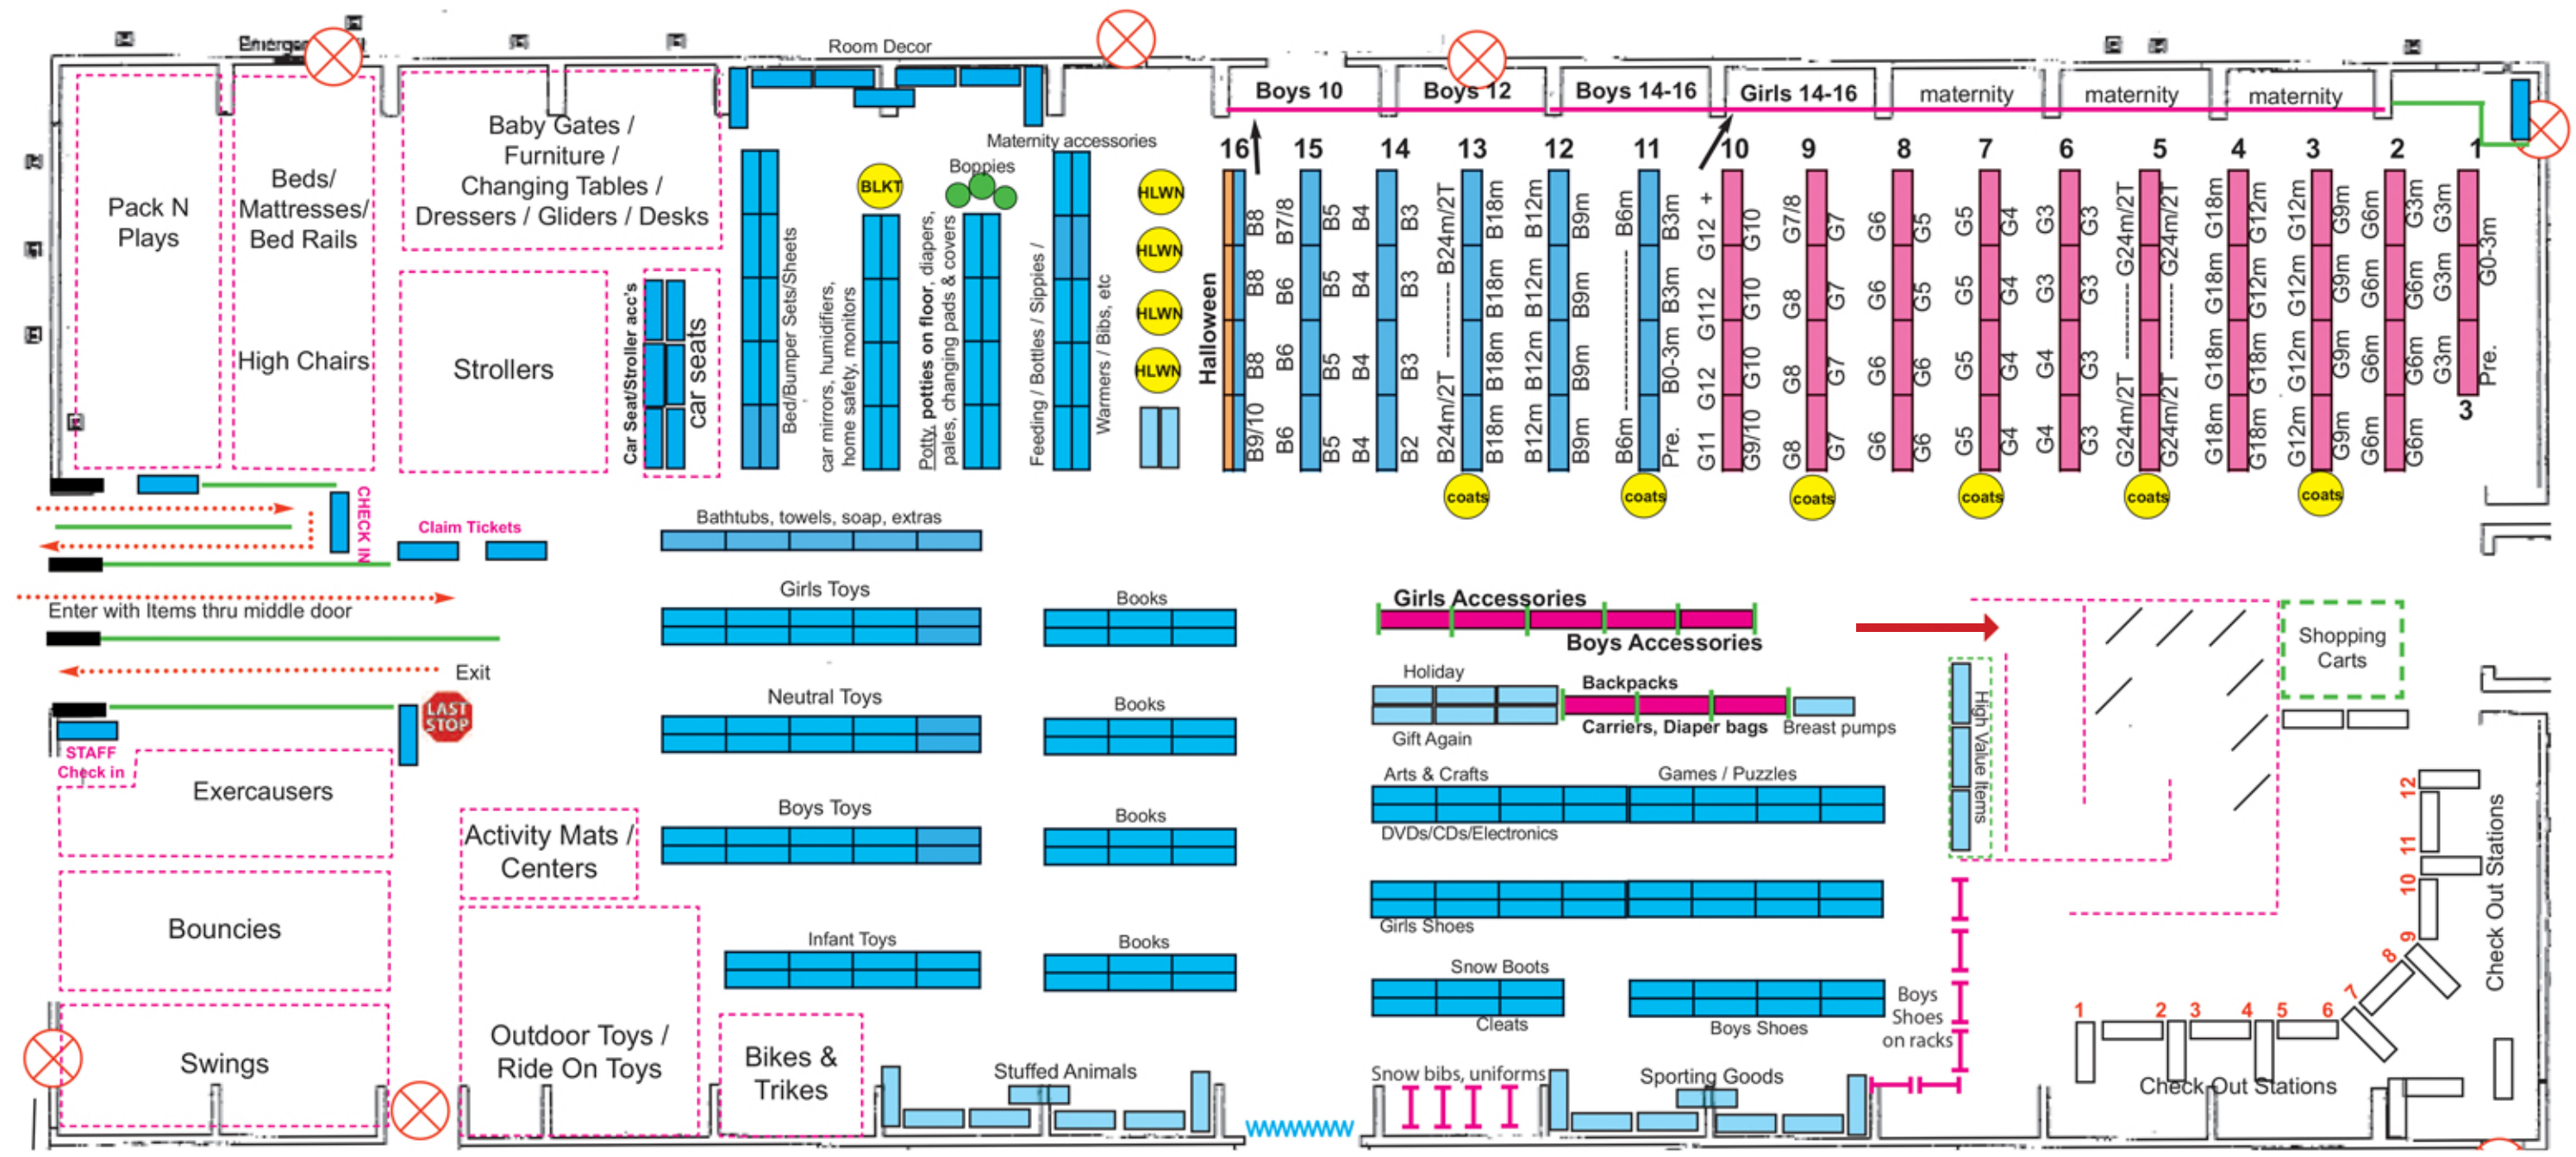

Floorplan

Just Between Friends, North Bay
Sonoma County Fairgrounds, Grace Pavilion
 1350 Bennett Valley Rd
 Enter thru Gate 1 (racetrack/golf gate)
 and park in the rear of the Pavilion